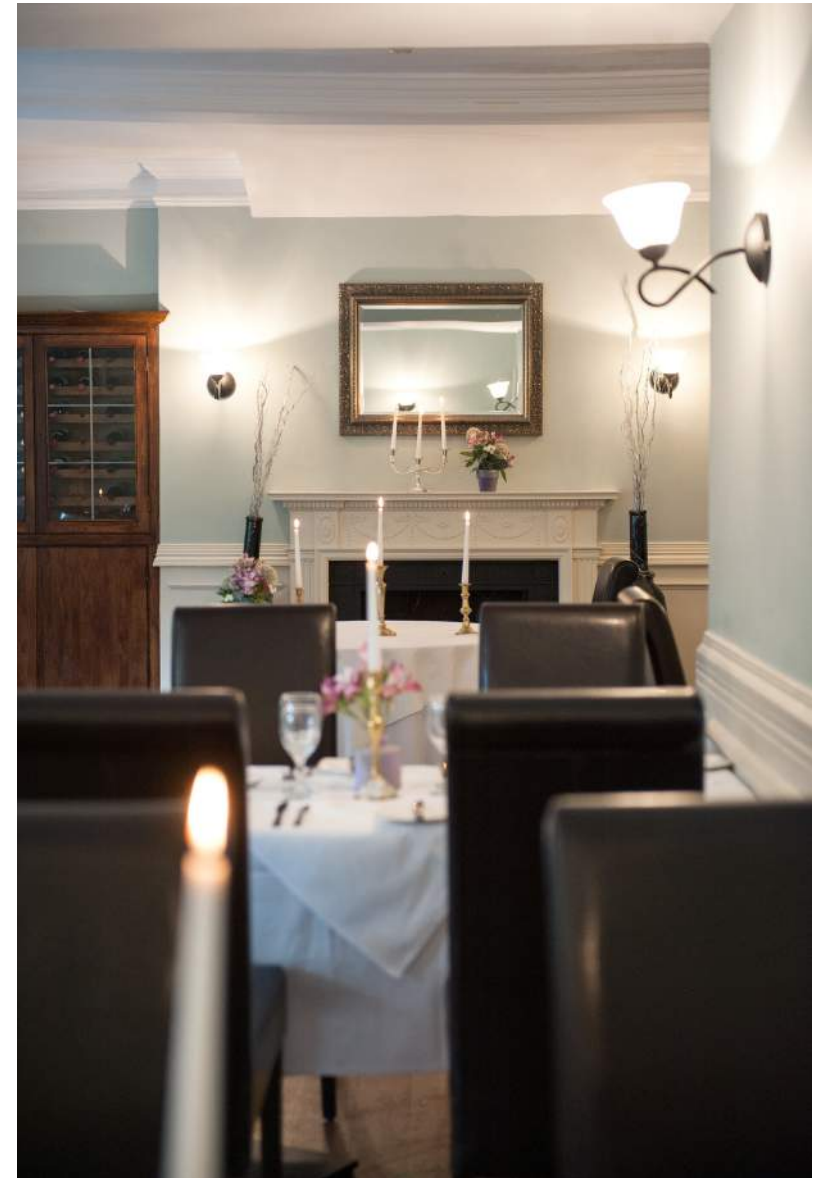

Rooms and Rates

Day Delegate Rate - £45 per person minimum of twelve delegates

- Three servings of tea and coffee with home made biscuits.
- Full use of equipment.
- Wi-Fi
- Room hire.
- Pencils and paper.
- Sweets.
- Working buffet lunch.
- Car parking.

24 hour delegate rate - £185 per person minimum of eight bedrooms

- Day delegate package.
- Three course dinner.
- Accommodation.
- Full Sussex breakfast.

Individual Rates

▪ Room hire from	£200
▪ Accommodation rates based on our best available rate	
▪ Tea, coffee and biscuits per person	£3.25
▪ Tea, coffee and pastries per person	£4.00
▪ Working buffet lunch per person from	£17.00
▪ Three course private dinner from (minimum of 12)	£30.50

Findon Manor

HOTEL • RESTAURANT • SHOOTY FOX • WEDDING VENUE