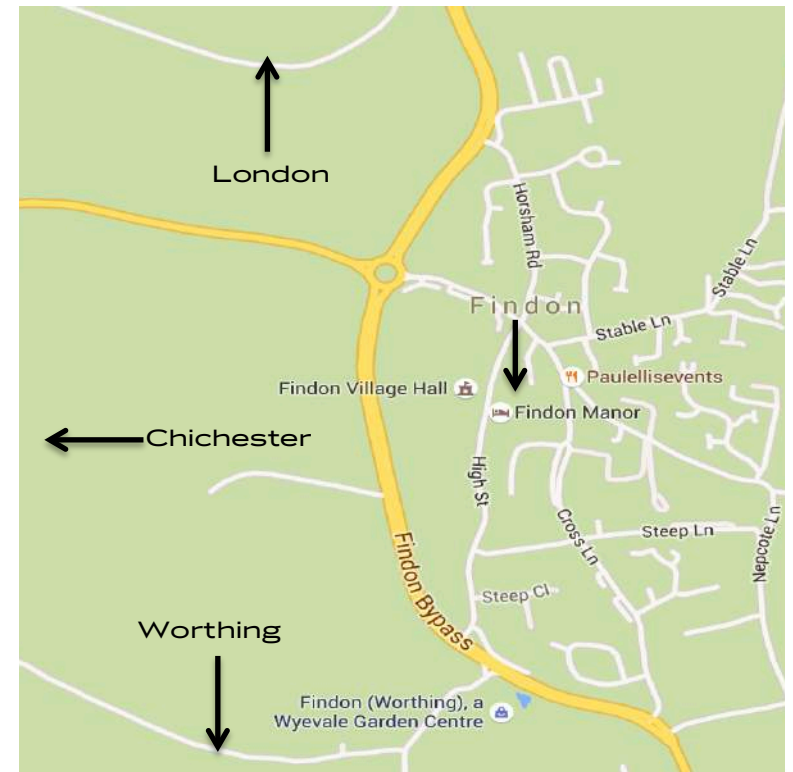

Contact Us

If you need any further details or would like to contact us to discuss your plans please feel free to call us on 01903 872733 or email us at hotel@findonmanor.com.

How to Find Us

Findon Manor is located at the foothills of the South Downs Way and is easily accessible. Worthing train station is a thirteen-minute drive from Findon Manor and has a fast direct line to both Gatwick and Victoria station.

Findon lies just off the A24 London to Worthing road. There are a number of access points from the A24 to Findon village. Findon Manor Hotel is situated on the Findon high street, south of the village.

Findon Manor Hotel
High Street
Findon
West Sussex
BN14 0TA

Findon Manor

HOTEL • RESTAURANT • SNOOTY FOX • WEDDING VENUE