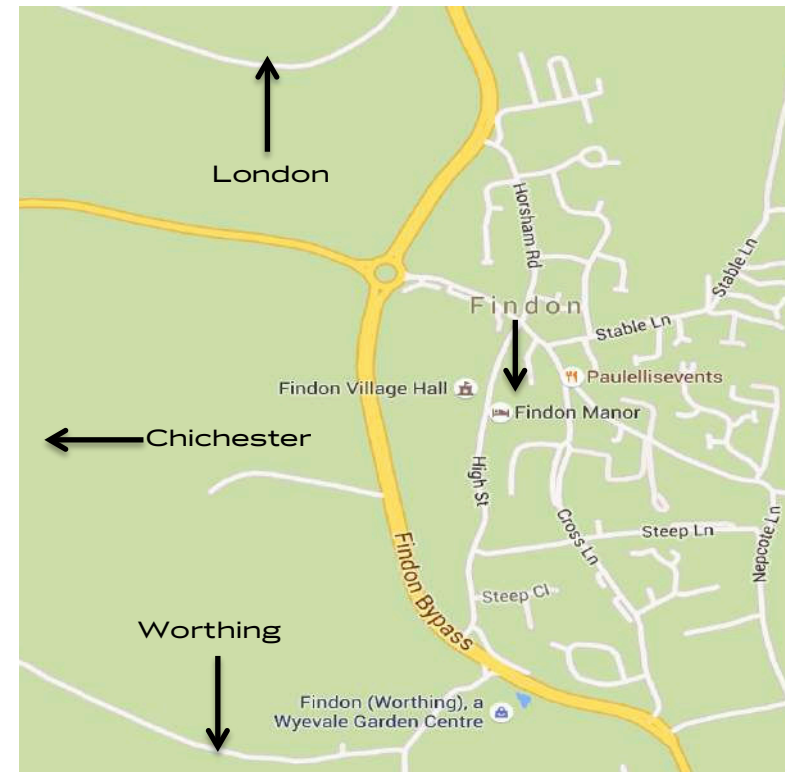

Contact Us

If you need any further details or would like to contact us to discuss your plans please feel free to call us on 01903 872733 or email us at hotel@findonmanor.com.

How to Find Us

Findon Manor is located at the foothills of the South Downs Way and is easily accessible. Worthing train station is a thirteen-minute drive from Findon Manor and has a fast direct line to both Gatwick and Victoria station.

Findon lies just off the A24 London to Worthing road. There are a number of access points from the A24 to Findon village. Findon Manor Hotel is situated on the Findon high street, south of the village.

Findon Manor Hotel
High Street
Findon
West Sussex
BN14 OTA

Findon Manor

HOTEL • RESTAURANT • SNOOTY FOX • WEDDING VENUE